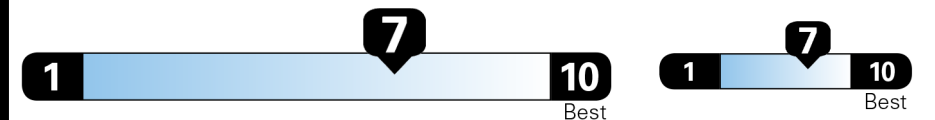

Fuel Economy & Greenhouse Gas Rating (tailpipe only) Smog Rating (tailpipe only)

This vehicle emits 192 grams CO₂ per mile. The best emits 0 grams per mile (tailpipe only). Producing and distributing fuel also create emissions; learn more at fueleconomy.gov.

Actual results will vary for many reasons, including driving conditions and how you drive and maintain your vehicle. The average new vehicle gets 29 MPG and costs $8,500 to fuel over 5 years. Cost estimates are based on 15,000 miles per year at $3.30 per gallon. MPGe is miles per gasoline gallon equivalent. Vehicle emissions are a significant cause of climate change and smog.

fueleconomy.gov

Calculate personalized estimates and compare vehicles

MANUFACTURER'S SUGGESTED RETAIL PRICE† $38,067.00

DELIVERY, PROCESSING AND HANDLING FEE 1,195.00

TOTAL SUGGESTED RETAIL PRICE $39,262.00

†Manufacturer's suggested retail price excludes delivery processing and handling fees, license and title fees, applicable federal, state and local taxes, and dealer and distributor options and accessories.

Delivered by Truck to: 46088
TOYOTA OF TACOMA
7815 SOUTH TACOMA WAY
TACOMA WA98409

TML1E1N2S0F0W0