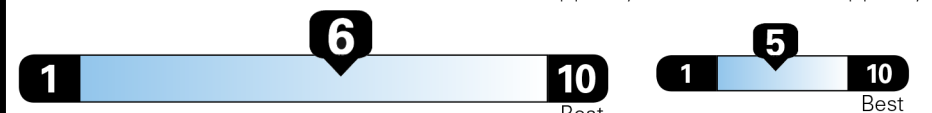

Fuel Economy & Greenhouse Gas Rating (tailpipe only) Smog Rating (tailpipe only)

This vehicle emits 257 grams CO₂ per mile. The best emits 0 grams per mile (tailpipe only). Producing and distributing fuel also create emissions; learn more at fuel economy.gov.

Actual results will vary for many reasons, including driving conditions and how you drive and maintain your vehicle. The average new vehicle gets 29 MPG and costs $8,500 to fuel over 5 years. Cost estimates are based on 15,000 miles per year at $3.30 per gallon. MPGe is miles per gasoline gallon equivalent. Vehicle emissions are a significant cause of climate change and smog.

fuel economy.gov

Calculate personalized estimates and compare vehicles

MANUFACTURER'S SUGGESTED RETAIL PRICE† $27,438.00

DELIVERY, PROCESSING AND HANDLING FEE 1,195.00

TOTAL SUGGESTED RETAIL PRICE $28,633.00

†Manufacturer's suggested retail price excludes delivery processing and handling fees, license and title fees, applicable federal, state and local taxes, and dealer and distributor options and accessories.

Delivered by Truck to: 46088
TOYOTA OF TACOMA
7815 SOUTH TACOMA WAY
TACOMA WA98409

TML1E1N2S0F0W0

Not Original - Copy

Created on 2026-03-30 12:22:06 (UTC)